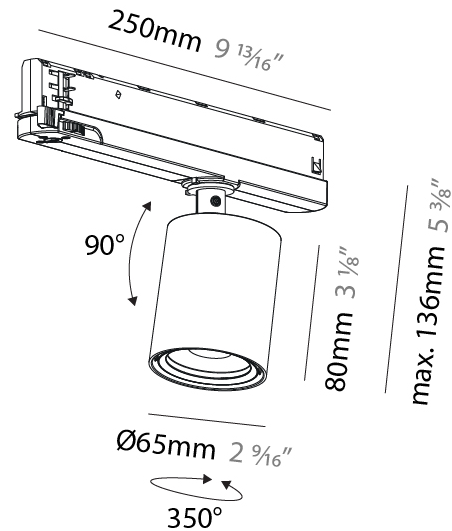

GENERAL

Series: Centriq
Subseries: Centriq In
Brand: Prolicht
Division: Architectural
Mounting Type: Track
Mounting Location: Ceiling
Subcategory: Spots

PHYSICAL

Shape: Cylinder
Diameter (mm): 65
Diameter (in): 2 9/16
Length (mm): 250
Length (in): 9 13/16
Height (mm): 136
Height (in): 5 3/8
Light Distribution: Adjustable / Direct
Weight (kg): 0.6
Fixture Finish: SSR / BKV / CWI / CRY / HAB / UFT / ITA / RUA / FTG / MYG / LOD / PUS / FRO / FUP / KIA / POP / BLS / SPG / MEY / GOH / GUM / CHC / COM / ABZ / JAG / OBR / MOS / ROR
Holder Finish: WHI / BLK
Accent Finish: SSR / BKV / CWI / CRY / HAB / LAG / UFT / ITA / RUA / RUR / MIC / FTG / MYG / TWT / LOD / PUS / FRO / FUP / KIA / POP / BLS / SPG / MEY / GOH / GUM / CHC / COM / ABZ / JAG
Fixture Material: Aluminum

ELECTRICAL

Lamp Type: LED (Zhaga Standard)
Input Wattage (W): 23
Total Output Wattage (W): 20.9
Dimming: Non-Dimmable / 0-10V Dimming
Driver Included: Yes
Driver Location: Integrated
Driver Type: Constant Current - 120Vac
Driver Class: Class 2
Input Voltage (V): 120

LED

Number of LEDs: 1
Color Temperature (*K): 2700 / 3000 / 3500 / 4000
Max. Delivered Lumen (lm): 1975 / 2056 / 2145 / 2245
Nominal Lumen (lm): 2429 / 2529 / 2638 / 2761
CRI: >90 CRI
Lamp Life (hrs): 50000

OPTICAL

Reflector°: 24 / 36 / 52
Adjustability: Rotational 360°; Tilt 90°

RATINGS AND CERTIFICATIONS

Certified By: Certified for North American Standards
IP rating: IP20